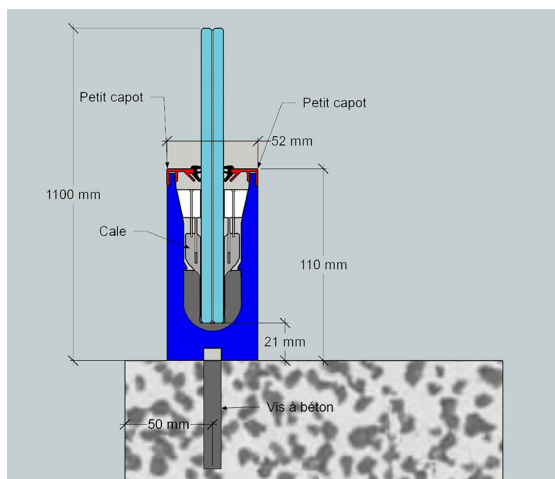

GLASS RAILING ON PROFILE GARDA 1 F Eco

Salb mounting with technical advice

GARDA 1 F Eco is a glass railing system that can be **mounted on slab (also called French installation)**. The glasses are held by a continuous aluminum profile without posts, with or without a handrail.

This profile is suitable for **EVA 66/2 tempered laminated glasses, for private use only**, and is validated by a **TECHNICAL APPROVAL**.

| Advantages

- Suitable for private use (0.60 kN)
- Our laminated glasses are assembled with an **EVA film**. This film has **hydrophobic** properties. They are therefore suitable for installations in outdoor and humid environments.
- Glass alignment adjustment during installation (+/-15mm).
- High rail rigidity for optimum support.
- Light, solid glass railing profile

| Mounting

■ GARDA 1 F Eco profile with small hood

| Technical Data

- Glass composition validated in the technical approval : **EVA 66/2 tempered laminated glass for private use only**
- Glass railing system installed on slab
- Maximum glass height tested on finished floor: 1100 mm
- Minimum width: 800 mm
- Profile installation to the slab: **in private places (0.60 kN)**: every 400 mm
- One spacer every 250 mm
- Profile section 52 x 110 mm standard length 2.5 m or 5 m
- Handrail can be added
- Optional HST (Heat Soak Test) glass treatment available
-

| Features

| Features | Values (mm) |
|--|-------------|
| Maximum glass width | 2 500 |
| Maximum glass height from the finished floor | 1 100 |
| Minimum glass width | 800 |
| Profile section | 52 x 110 mm |
| Distance between two fixings (pre-drilled) Private place (0, 6 kN) | 400 |